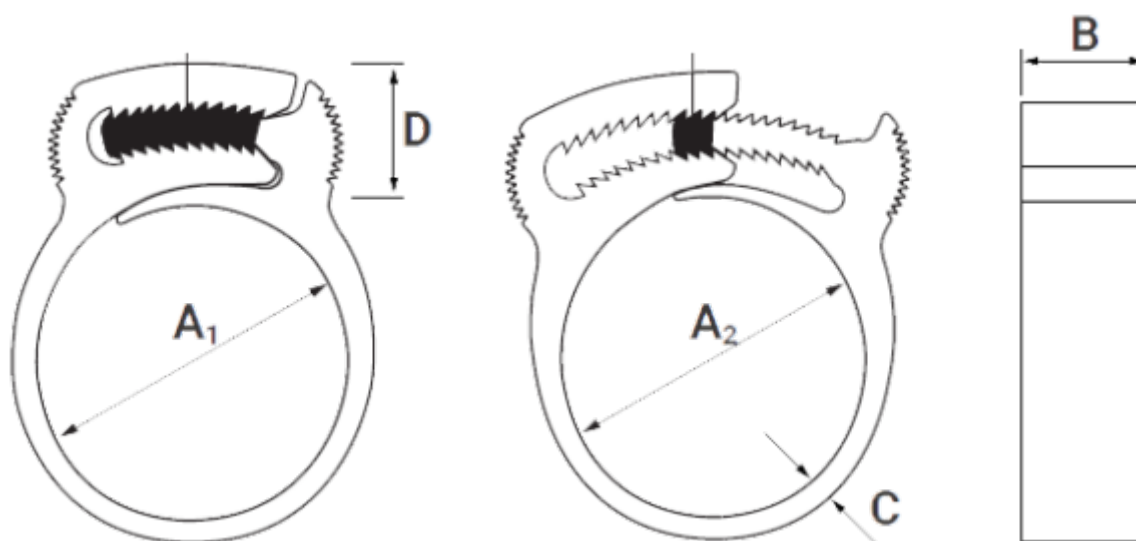

# Data Sheet

Article number: 5631

Description: KLEEclips type 75 Ø74.2-80.0

## Measures

A1 = 74.7

A2 = 81.5

B = 9.1

C = 2.6

D = 16.5

Size = 75

Weight (g) = 122